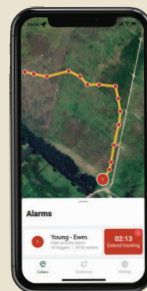

R 7950 EX VAT
PER DEVICE

+ MONTHLY SUBSCRIPTION

R 695 EX VAT
PER DEVICE

*ALL PRICES EXCLUDE VAT

DOWNLOAD THE
FARMRANGER APP

Available on the
App Store

GET IT ON
Google Play

Just **ONE** collar for every 30 cattle or 450 sheep/goats

Live **GPS** tracking during an alarm

Draw virtual borders with **GEOFENCES**

Get alarm calls when **DANGER** is detected

Respond **QUICKLY** to deter thieves

Prevent severe **DAMAGES** when predators attack